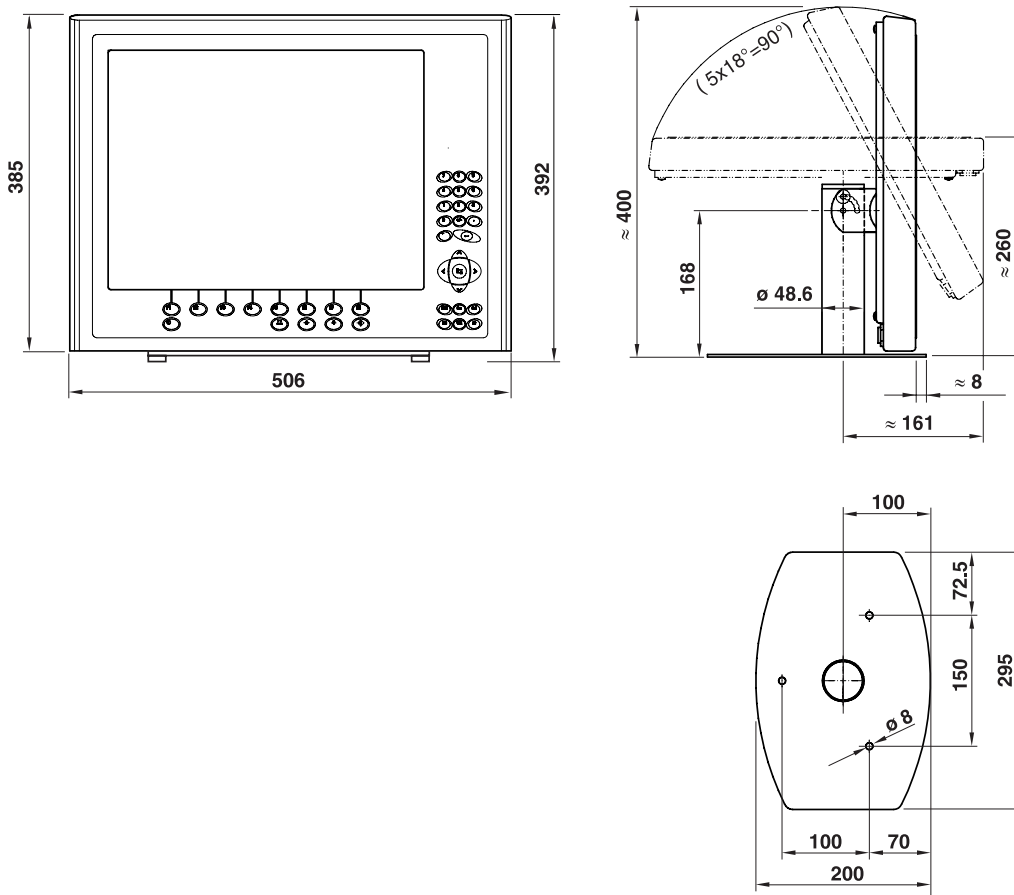

**Dimensional drawing – table stand 17"**

Dimensions in mm

**Dimensional drawing – wall stand 17"**

Dimensions in mm